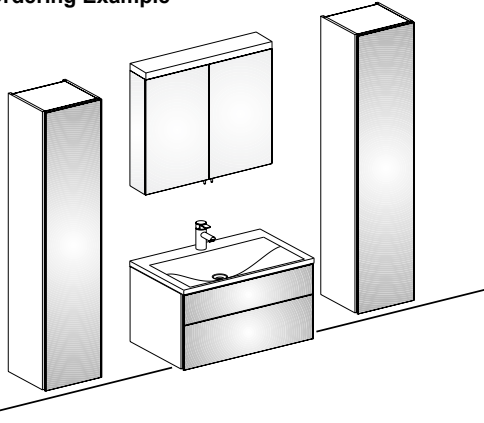

Front Finishes

Royal Reflex fronts are distinguished by their glass surface.

Glass- Fronts

Glass is a modern material, easy to look after and extremely durable due to its toughened properties.

Manufactured from toughened safety glass (ESG)

Royal Reflex glass fronts are available in two finishes:

Lacquered back: White, Magnolia, Anthracite (RAL 7015), Mocca (RAL 8014), Titanium (RAL 7040), Truffle.
Reproduction print: Beech, Walnut

Matching carcass finishes:

Silky-matt lacquer: Anthracite, Mocca, Titanium, Truffle.
High-gloss decor: White, Magnolia

All fronts feature vertical aluminium trims

Carcass Front Combinations

See list below for available numbers depicting finishes available.

Please use this number when ordering by replacing XX or YY.

Price Group 1/Replace XX with number of finish required									
Carcass High-Gloss Decor	Front Glass								
	White	Magnolia	Beech	Walnut	Anthracite	Mocca	Titanium	Truffle	Mirror*
White	21		23	25					41
Magnolia		22	24	26					42

Price Group 2/Replace YY with number of finish required									
Silky matt lacquered carcass	Front Glass								
	White	Magnolia	Beech	Walnut	Anthracite	Mocca	Titanium	Truffle	Mirror*
Anthracite					11				31
Mocca						12			32
Titanium							13		33
Truffle								14	34

* Mirrored door option only available for tall unit article-no. 34030 and 34031

Ordering Example

- **1) Mirror Cabinet**
  800 x 700 x 150 mm Article No. 24003/ 171301
- **2) Cast Mineral Washbasin**
  800 x 30 x 490 mm Article No. 34061/ 318001
- **3) Vanity Unit**
  796 x 450 x 487 mm Carcass/Front Combination Magnolia / Magnolia
  No. 22 Article No. 34060/ 220000
- **4) Tall Unit**
  Left hand hinged, Carcass/Front Combination Magnolia / Magnolia
  No. 22 Article No. 34030/ 220001
- **5) Tall Unit**
  Right hand hinged Carcass/Front Combination Magnolia / Mirror
  No. 42 Article No. 34030/ 420002